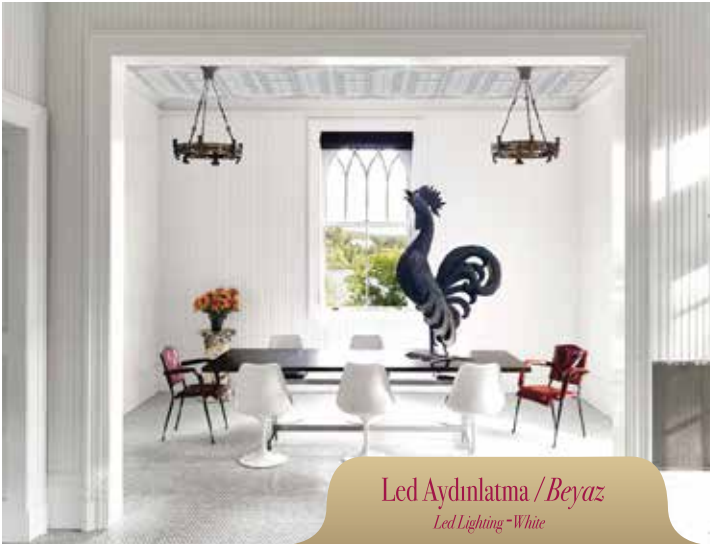

Led Aydınlatma / Beyaz

Led Lighting - White